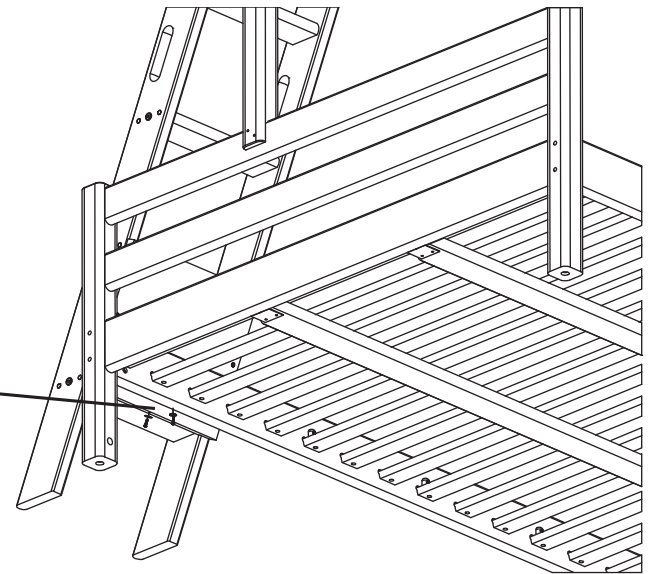

3

5

6

Product Declaration

Product: Children's furniture

Product No: Please refer to the label or the Assembly and User Instruction. The product code refers to the type, length and color of the product. As an example the item number 80-01101-1, a basic bed, 80-01101 - 190cm long, 80-01101-1-clear lacquered. 80-01102-2, a basic bed, 80-01102 - 200cm long, 80-01102-2 · white lacquered.