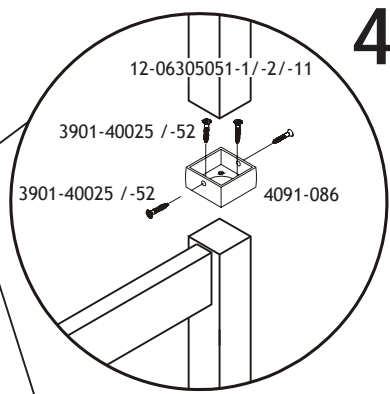

3

5

6

Product Declaration

Product: Children's furniture

Product No: Please refer to the label or the Assembly and User Instruction. The product code refers to the type, length and color of the product. As an example the item number 80-01101-1, a basic bed, 80-01101 - 190cm long, 80-01101-1-clear lacquered. 80-01102-2, a basic bed, 80-01102 - 200cm long, 80-01102-2 · white lacquered.